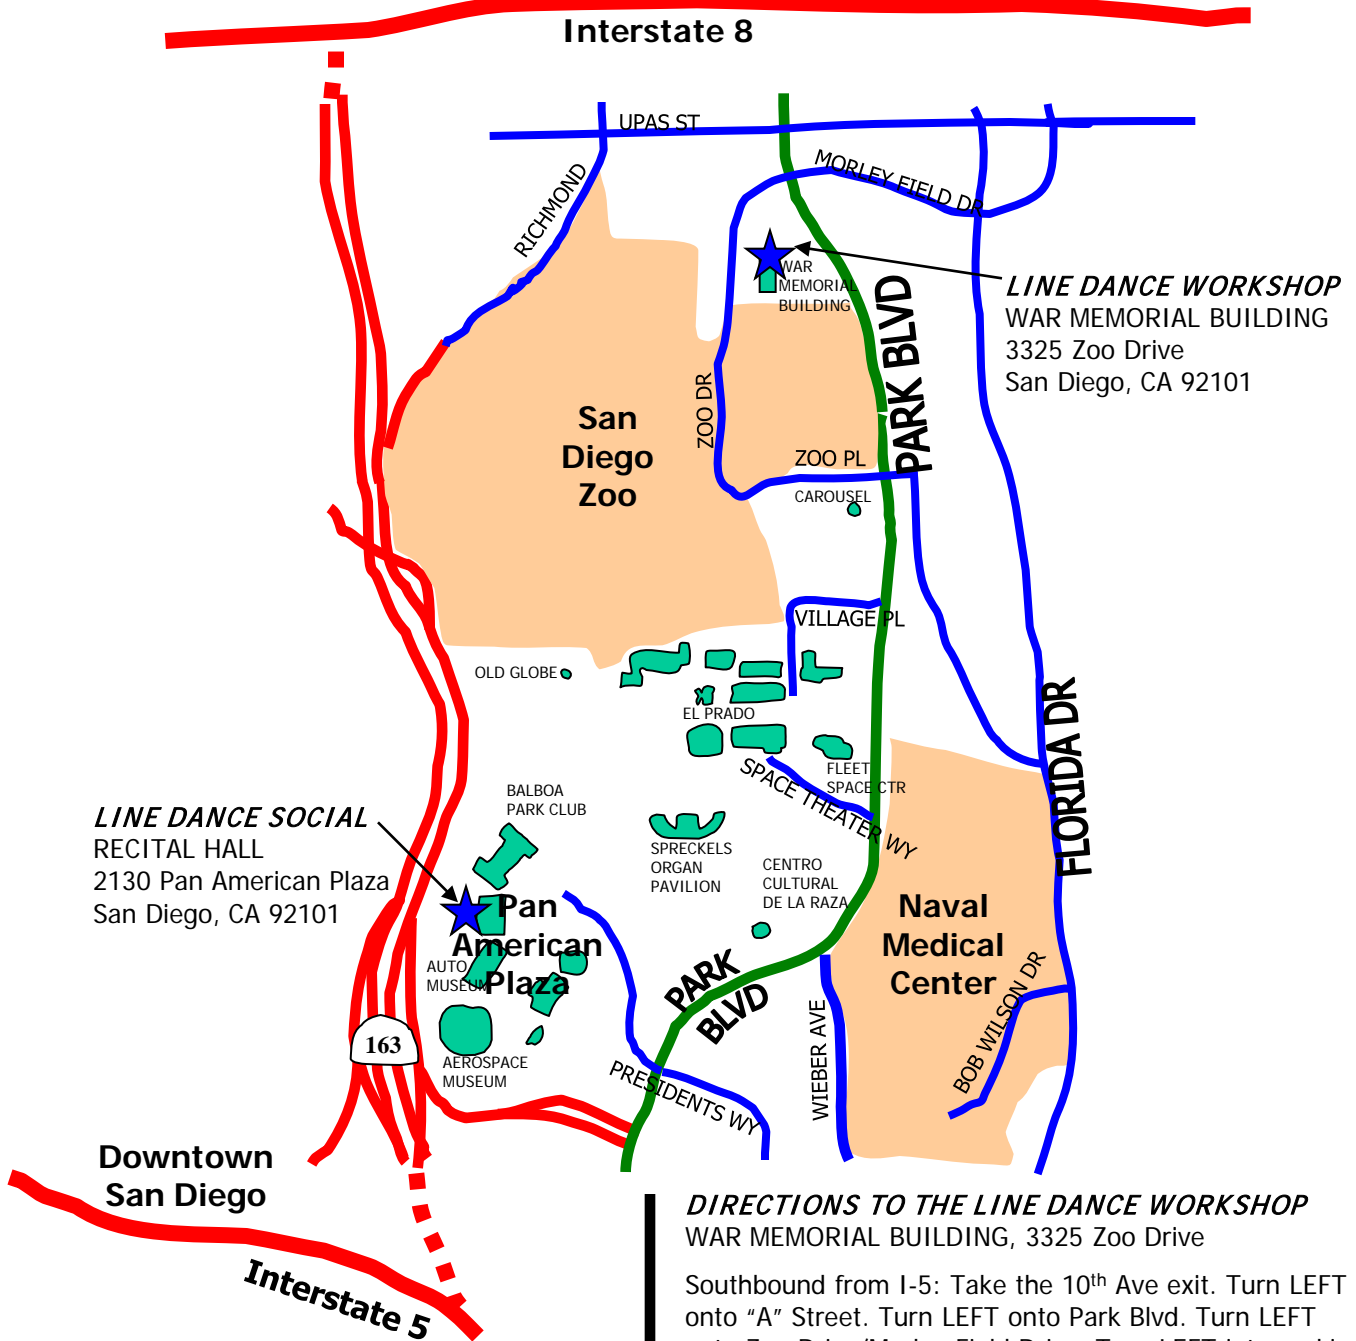

LINE DANCE WORKSHOP
WAR MEMORIAL BUILDING
3325 Zoo Drive
San Diego, CA 92101

LINE DANCE SOCIAL
RECITAL HALL
2130 Pan American Plaza
San Diego, CA 92101

DIRECTIONS TO THE LINE DANCE SOCIAL
RECITAL HALL, 2130 Pan American Plaza

Southbound from I-5: Take the 10th Ave exit. Turn LEFT onto "A" Street. Turn LEFT onto Park Blvd. Turn LEFT onto Presidents Way. At Stop Sign, go straight and park.

Northbound from I-5: Take the B Street/Pershing exit to Pershing Street. Turn LEFT onto Florida Drive. Turn LEFT onto Zoo Place. Turn LEFT onto Park Blvd. Turn RIGHT onto Presidents Way. At Stop Sign, go straight and park.

Southbound from Hwy 163: Take the Park Blvd exit. Turn LEFT onto Park Blvd. Turn LEFT onto Presidents Way. At Stop Sign, go straight and park.

Westbound from Hwy 94: Stay straight to go onto F Street. Turn RIGHT onto Park Blvd (12th Ave). Turn LEFT onto Presidents Way. At Stop Sign, go straight and park.

DIRECTIONS TO THE LINE DANCE WORKSHOP
WAR MEMORIAL BUILDING, 3325 Zoo Drive

Southbound from I-5: Take the 10th Ave exit. Turn LEFT onto "A" Street. Turn LEFT onto Park Blvd. Turn LEFT onto Zoo Drive/Morley Field Drive. Turn LEFT into parking lot.

Northbound from I-5: Take the B Street/Pershing exit to Pershing Street. Turn LEFT onto Florida Drive. Turn LEFT onto Zoo Place. Turn RIGHT onto Park Blvd. Turn LEFT onto Zoo Drive/Morley Field Drive. Turn LEFT into parking lot.

Southbound from Hwy 163: Take the Washington Street East exit. Turn LEFT at exit onto 9th Avenue. Turn LEFT onto University Avenue. Turn RIGHT onto Park Blvd. Turn RIGHT onto Zoo Drive/Morley Field Drive. Turn LEFT into parking lot.

Westbound from Hwy 94: Stay straight to go onto F Street. Turn RIGHT onto Park Blvd (12th Ave). Turn LEFT onto Zoo Drive/Morley Field Drive. Turn LEFT into parking lot.