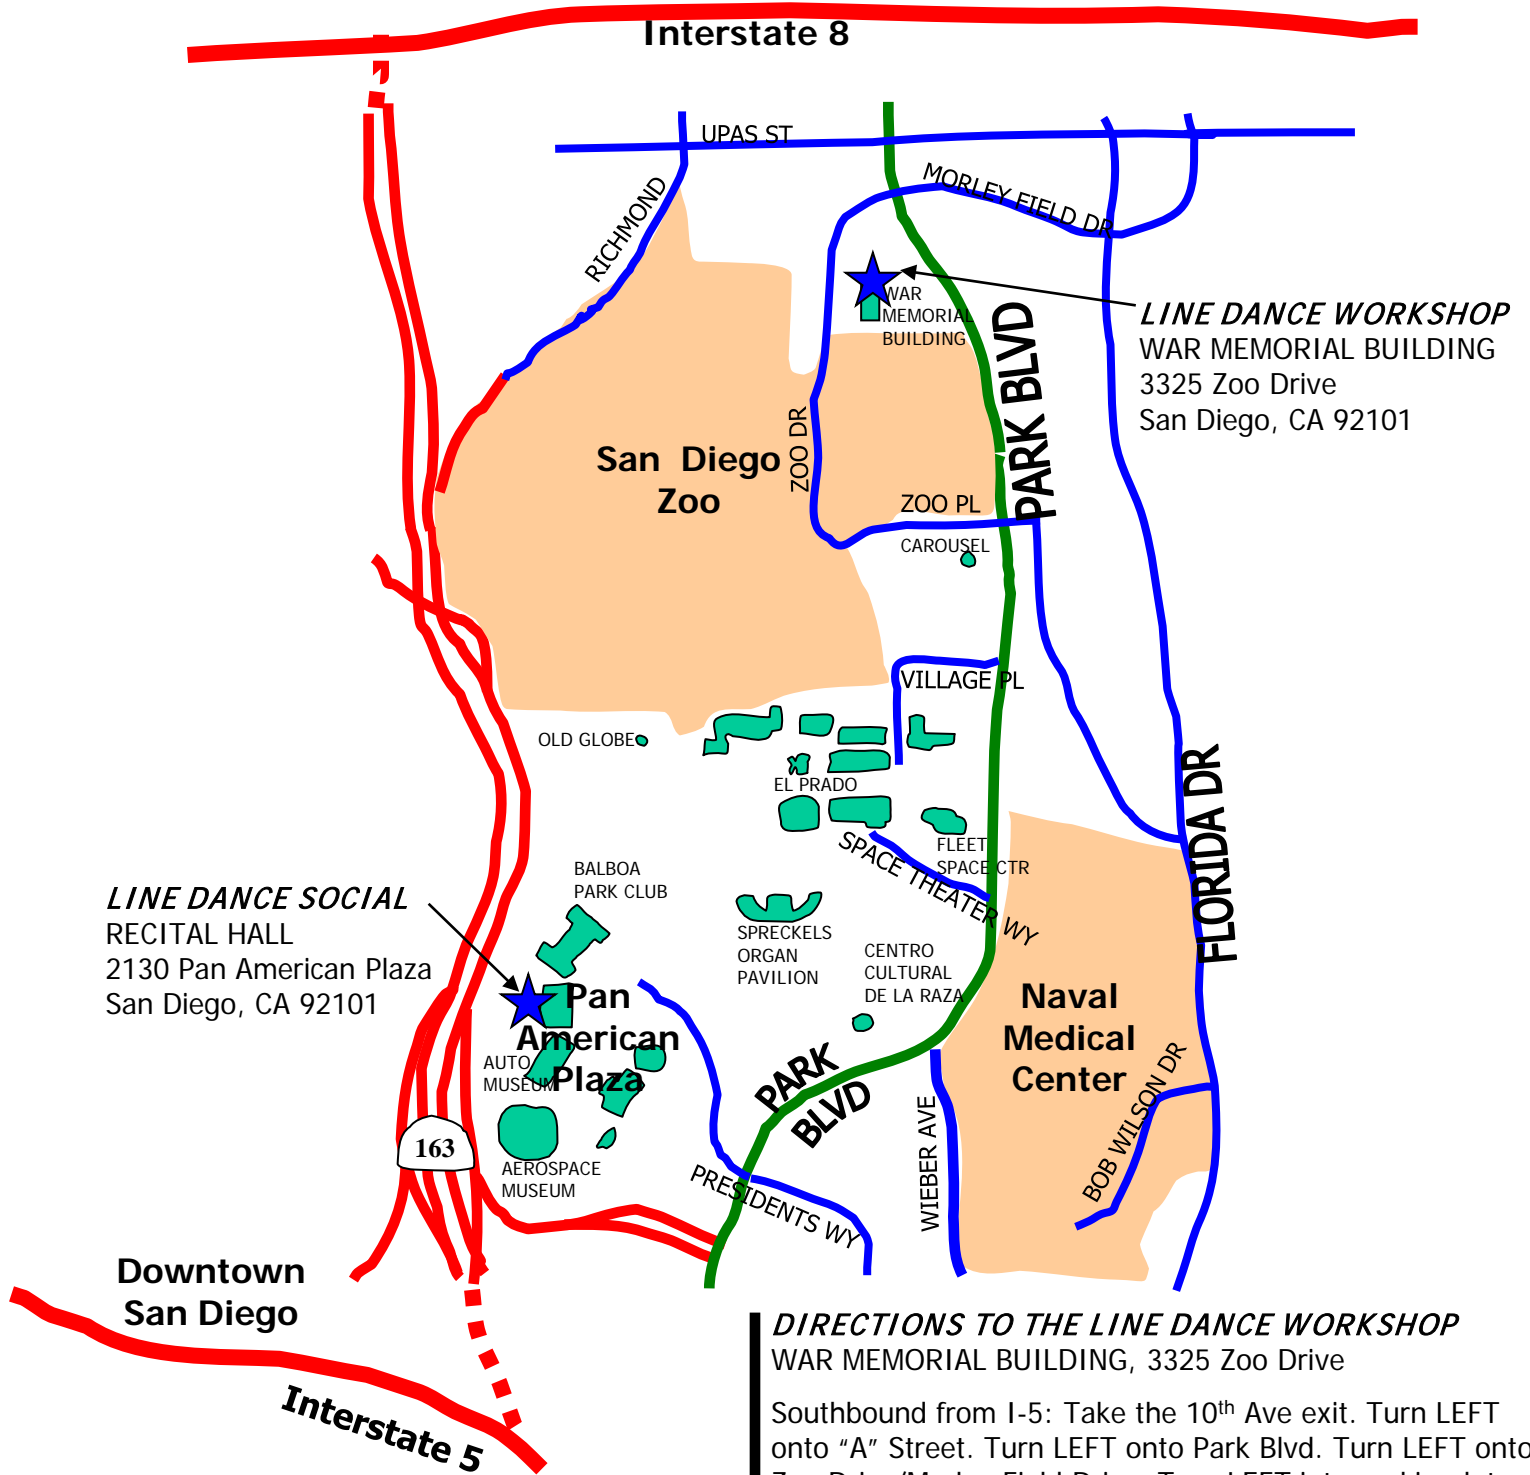

DIRECTIONS TO THE LINE DANCE SOCIAL
RECITAL HALL, 2130 Pan American Plaza

Southbound from I-5: Take the 10th Ave exit. Turn LEFT onto "A" Street. Turn LEFT onto Park Blvd. Turn LEFT onto Presidents Way. At Stop Sign, go straight and park.

Northbound from I-5: Take the B Street/Pershing exit to Pershing Street. Turn LEFT onto Florida Drive. Turn LEFT onto Zoo Place. Turn LEFT onto Park Blvd. Turn RIGHT onto Presidents Way. At Stop Sign, go straight and park.

Southbound from Hwy 163: Take the Park Blvd exit. Turn LEFT onto Park Blvd. Turn LEFT onto Presidents Way. At Stop Sign, go straight and park.

Westbound from Hwy 94: Stay straight to go onto F Street. Turn RIGHT onto Park Blvd (12th Ave). Turn LEFT onto Presidents Way. At Stop Sign, go straight and park.

DIRECTIONS TO THE LINE DANCE WORKSHOP
WAR MEMORIAL BUILDING, 3325 Zoo Drive

Southbound from I-5: Take the 10th Ave exit. Turn LEFT onto "A" Street. Turn LEFT onto Park Blvd. Turn LEFT onto Zoo Drive/Morley Field Drive. Turn LEFT into parking lot.

Northbound from I-5: Take the B Street/Pershing exit to Pershing Street. Turn LEFT onto Florida Drive. Turn LEFT onto Zoo Place. Turn RIGHT onto Park Blvd. Turn LEFT onto Zoo Drive/Morley Field Drive. Turn LEFT into parking lot.

Southbound from Hwy 163: Take the Washington Street East exit. Turn LEFT at exit onto 9th Avenue. Turn LEFT onto University Avenue. Turn RIGHT onto Park Blvd. Turn RIGHT onto Zoo Drive/Morley Field Drive. Turn LEFT into parking lot.

Westbound from Hwy 94: Stay straight to go onto F Street. Turn RIGHT onto Park Blvd (12th Ave). Turn LEFT onto Zoo Drive/Morley Field Drive. Turn LEFT into parking lot.